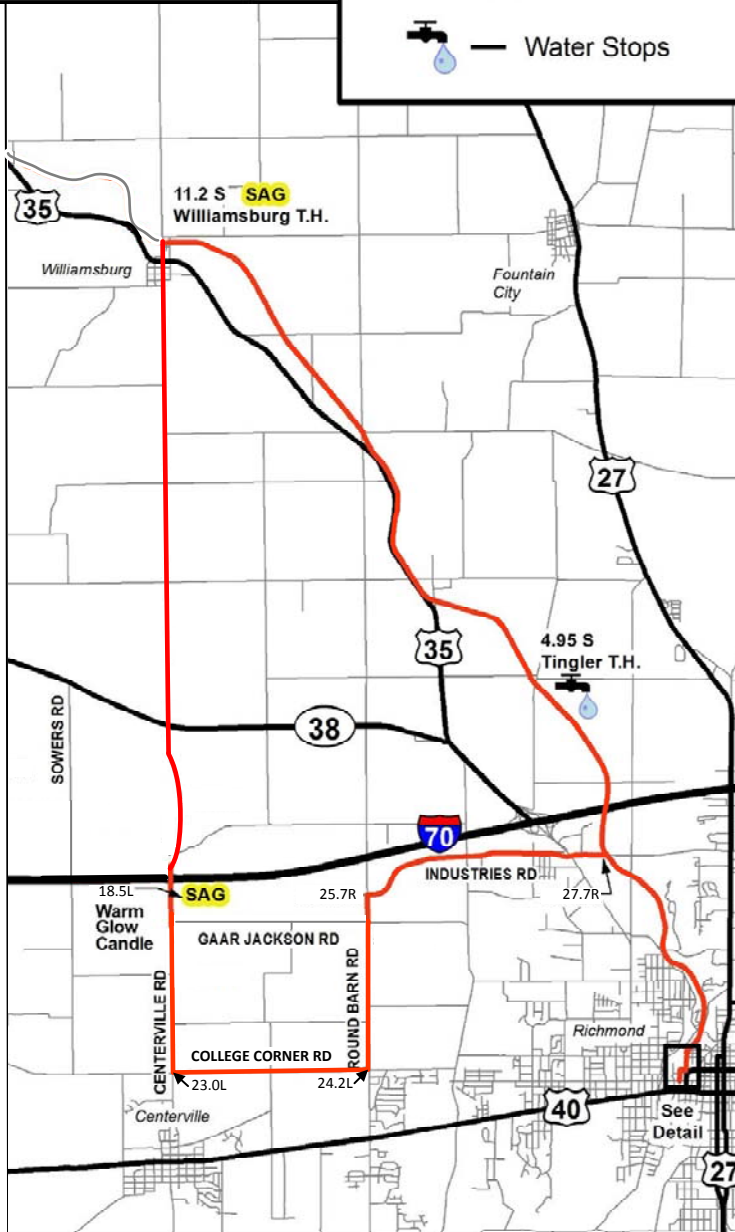

# 31 Mile

In case of an emergency,  
please call **911**

If you need ride support  
call **765-716-3619**

SAG VEHICLES WILL  
BE ON ROADS UNTIL  
3:30 PM

 — Water Stops

## ROUTE

- 00.00 S Main St & N 2nd St
- 00.01 R N. A. St
- 00.15 L N. 3rd St
- 00.30 L Cardinal Greenway
- 04.95 S Tingler Trailhead 
- 11.20 S Williamsburg Trailhead **SAG**
- 18.50 L Warm Glow **SAG**
- 24.20 L College Corner Rd
- 25.70 L Round Barn Rd
- 27.70 R Cardinal Greenway
- 30.20 R N. 3<sup>rd</sup> St Trailhead
- 30.35 R N. A. St
- 30.40 L N. 2<sup>nd</sup> St
- 30.50 S Main St

Detail